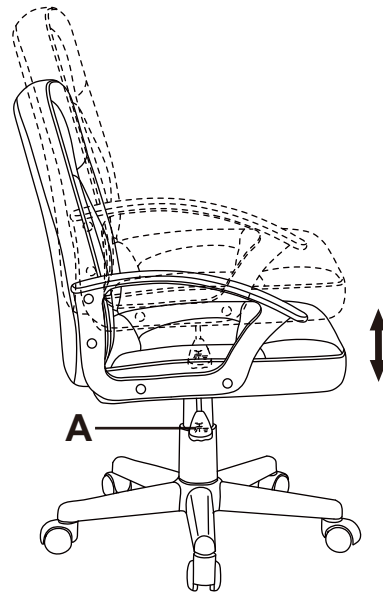

Ayuda del producto y partes / Support technique et pieces

05-017/3

OPERATING INSTRUCTIONS

OIF-LB4219

A. Seat height adjustment

To raise the seat height, stand up from the chair while lifting the lever (A) under the right side of the seat. To lower the seat height, lift the lever (A) while sitting in the chair.