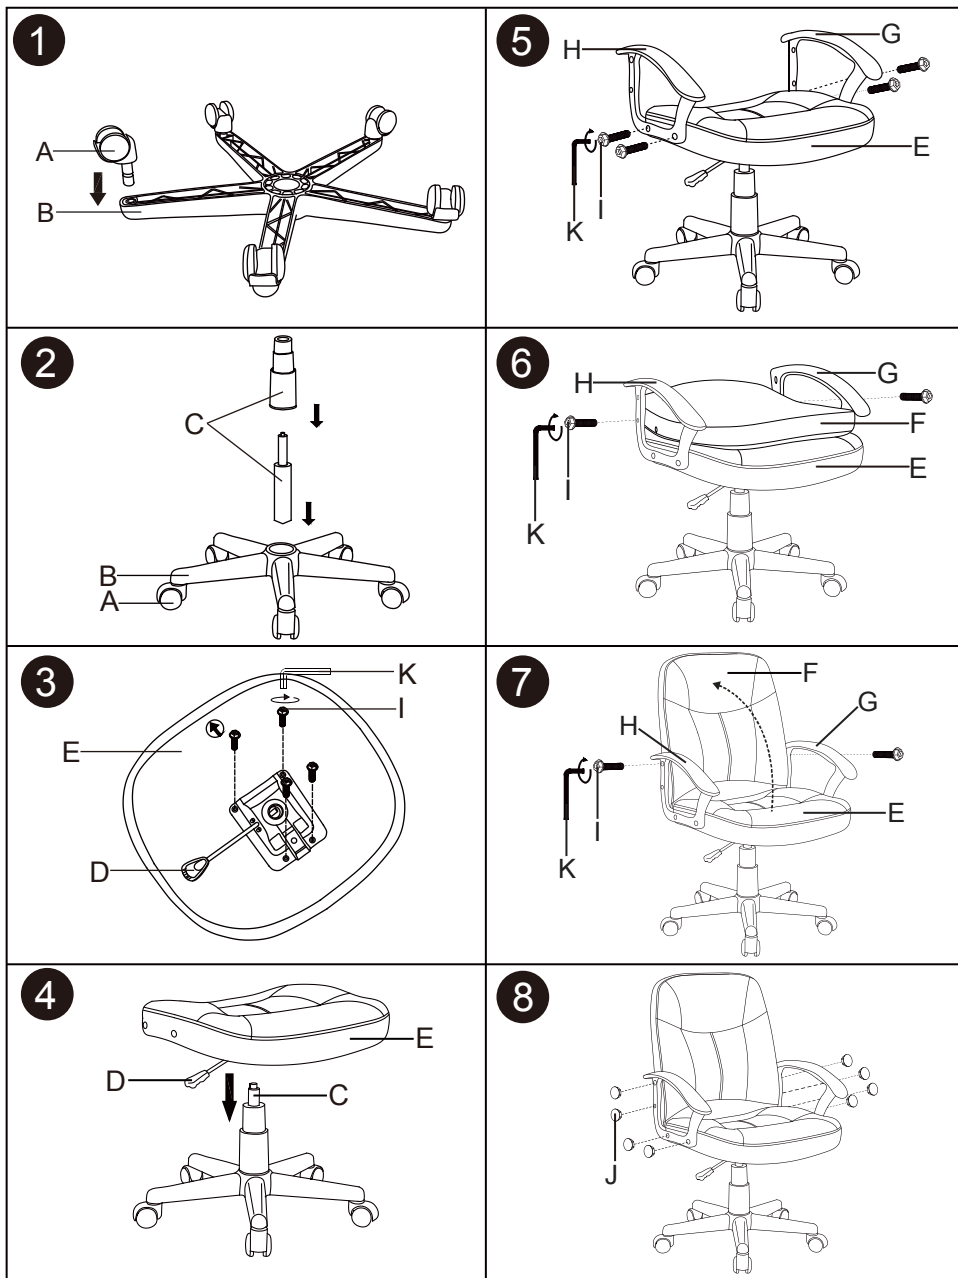

ASSEMBLY INSTRUCTIONS

<p>A.</p> <p>5PCS</p>	<p>E.</p> <p>1PC</p>	<p>I.</p> <p>12PCS</p>
<p>B.</p> <p>1PC</p>	<p>F.</p> <p>1PC</p>	<p>J.</p> <p>8PCS</p>
<p>C.</p> <p>1PC</p>	<p>G.</p> <p>1PC</p>	<p>K.</p> <p>1PC</p>
<p>D.</p> <p>1PC</p>	<p>H.</p> <p>1PC</p>	

Ayuda del producto y partes / Support technique et pieces

05-017/3

OPERATING INSTRUCTIONS

OIF-LB4219

A. Seat height adjustment

To raise the seat height, stand up from the chair while lifting the lever (A) under the right side of the seat. To lower the seat height, lift the lever (A) while sitting in the chair.