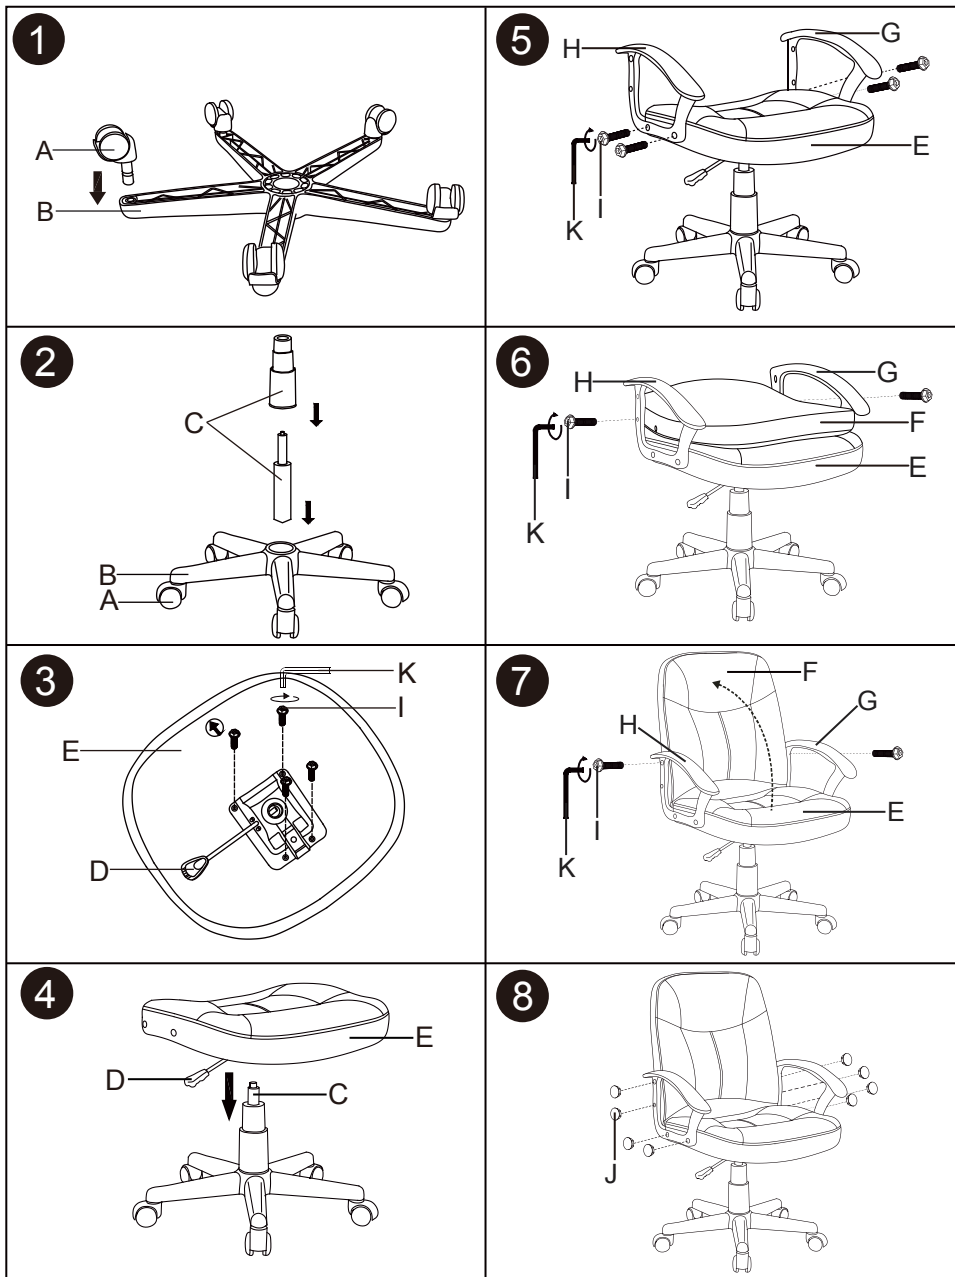

INSTRUCCIONES DE INSTALACIÓN

A. 5PZS	E. 1PZ	I. 12PZS
B. 1PZ	F. 1PZ	J. 8PZS
C. 1PZ	G. 1PZ	K. 1PZ
D. 1PZ	H. 1PZ	

Modelo: OIF-LB4219

Manufactured for/ Hecho para/ Fabriqué pour / Essendant Co.,
One Parkway North, Deerfield, IL 60015 ©2017 Essendant Co.

Made in/ Hecho en/ Fabriqué en China

Product support and parts: 1-800-733-4000

Ayuda del producto y partes / Support technique et pieces